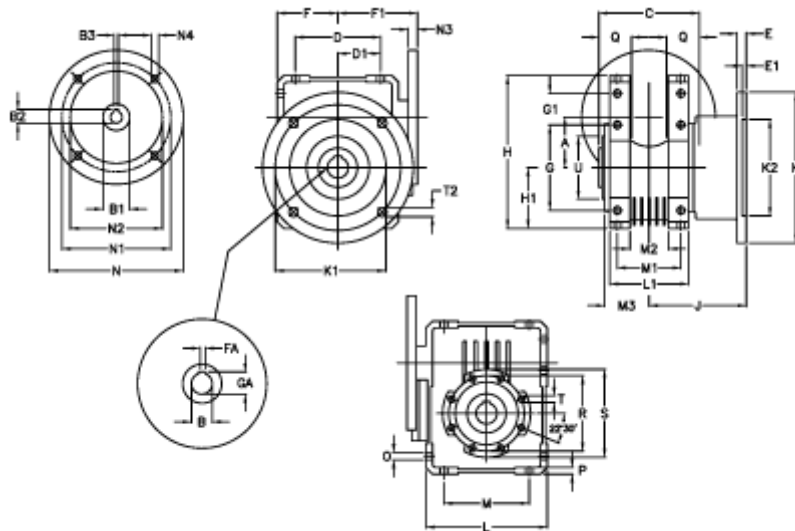

Article number: 392207502043516

Description: Worm Gear with Torque Limiter
W75 L1-UF-20-P90B5

Measures

A = 75.00	E = 12	H = 220.5	M = 126	N4 = 11,5	U = 90
B = 30	E1 = 5	H1 = 87.0	M1 = 82	O = 10.5	
B1 E7 = 24	F = 87	J = 111.0	M2 = 44	P = 9	
B2 = 27.3	F1 = 112	K = 200	M3 = 59	Q = 40	
B3 H9 = 8	FA = 8	K1 = 165	N = 200	R = 110	
C = 127	G = 126	K2 = 130	N1 = 165	S = 125	
D = 109.5	G1 = 46.5	L = 174	N2 = 130	T = M8x14	
D1 = 46.5	GA = 33.3	L1 = 104	N3 = 12.0	T2 = 12.5	